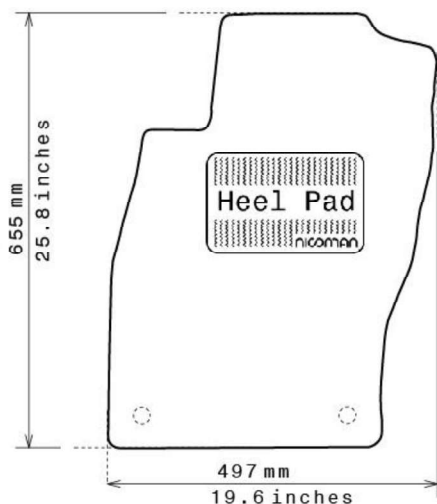

### Fitment Specifications

<b>Make/Brand</b>	OPEL
<b>Model/Type</b>	Corsa
<b>Gen/MK Code</b>	MK D
<b>Model Year</b>	2006-2014
<b>Body Type</b>	Hatchback
<b>Non-Slip Type</b>	GECKO
<b>SKU</b>	C 5238

Please check shape/size matches floorpan

**LEFT Hand Drive**

SCALE: 1/10

**Set of 4**

**Remarks**