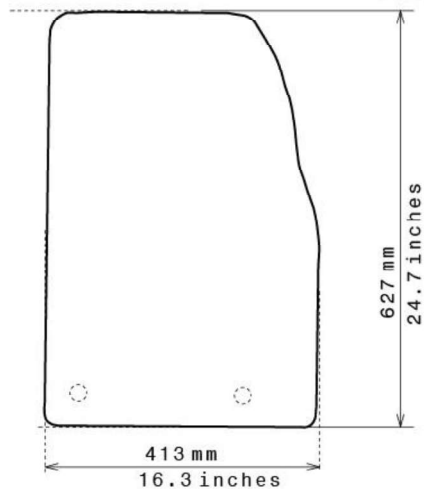

### Fitment Specifications

<b>Make/Brand</b>	OPEL
<b>Model/Type</b>	Corsa
<b>Gen/MK Code</b>	MK D
<b>Model Year</b>	2006-2014
<b>Body Type</b>	Hatchback
<b>Non-Slip Type</b>	GECKO
<b>SKU</b>	C 5238

Please check shape/size matches floorpan

**LEFT Hand Drive**

SCALE: 1/10

**Set of 4**

**Remarks**