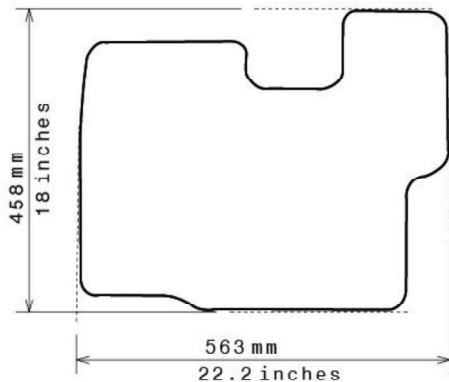

### Fitment Specifications

<b>Make/Brand</b>	OPEL
<b>Model/Type</b>	Corsa
<b>Gen/MK Code</b>	MK D
<b>Model Year</b>	2006-2014
<b>Body Type</b>	Hatchback
<b>Non-Slip Type</b>	GECKO
<b>SKU</b>	C 5238

Please check shape/size matches floorpan

**LEFT Hand Drive**

SCALE: 1/10

**Set of 4**

**Remarks**