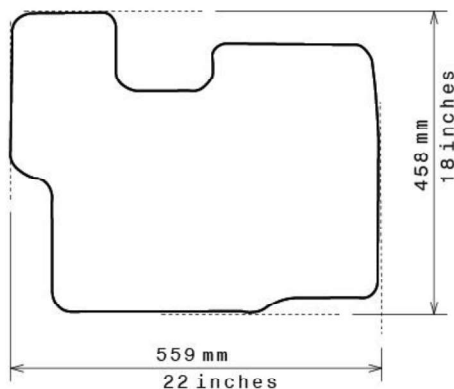

### Fitment Specifications

<b>Make/Brand</b>	OPEL
<b>Model/Type</b>	Corsa
<b>Gen/MK Code</b>	MK D
<b>Model Year</b>	2006-2014
<b>Body Type</b>	Hatchback
<b>Non-Slip Type</b>	GECKO
<b>SKU</b>	C 5238

Please check shape/size matches floorpan

**LEFT Hand Drive**

SCALE: 1/10

**Set of 4**

**Remarks**